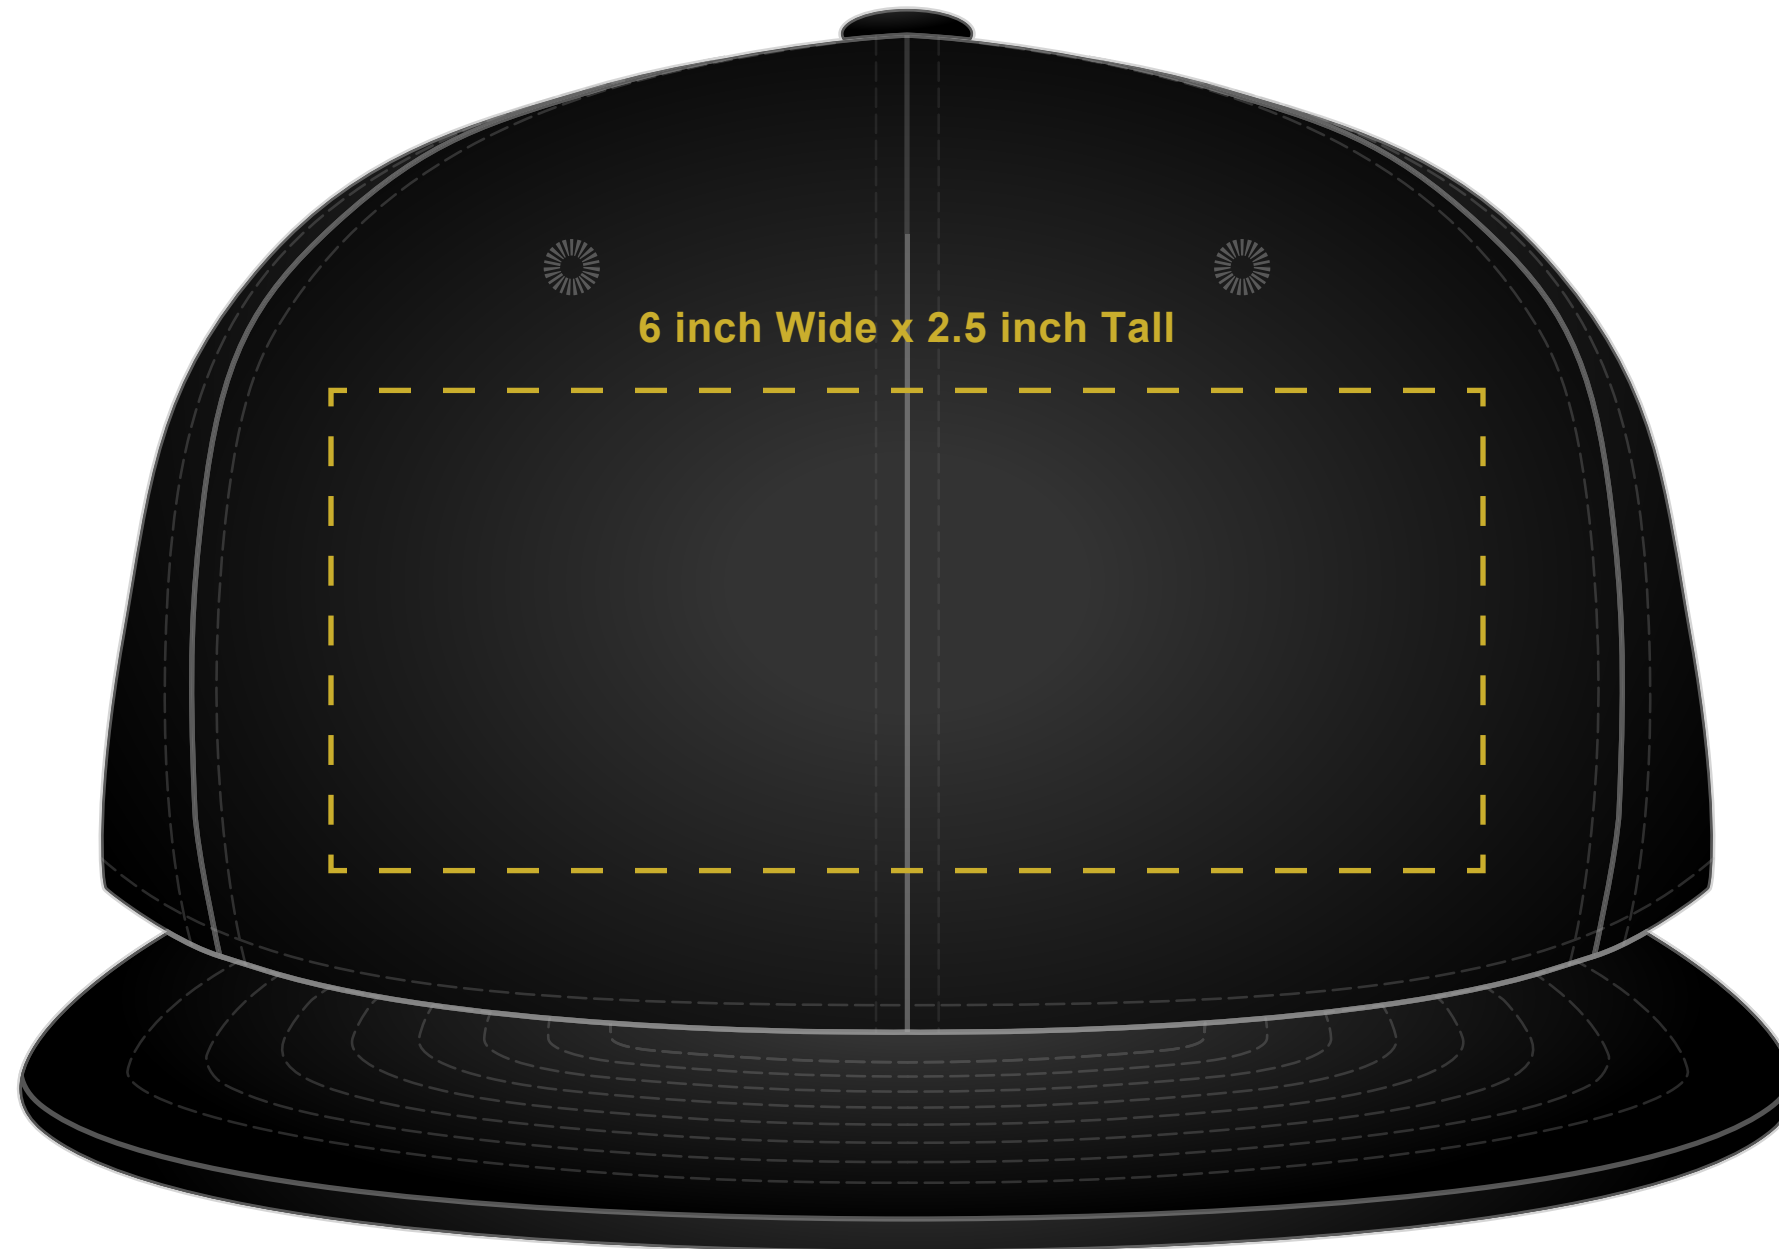

DOUBLE PORTION SUPPLY FIRM EMBROIDERED HAT TEMPLATE

HAT TEMPLATE IS BOTH CREATE AND COPYRIGHTED BY DOUBLE PORTION SUPPLY™
NO USE IS PERMITTED EXCEPT BETWEEN CUSTOMER AND DOUBLE PORTION SUPPLY™

WWW.DOUBLEPORTIONSUPPLY.COM